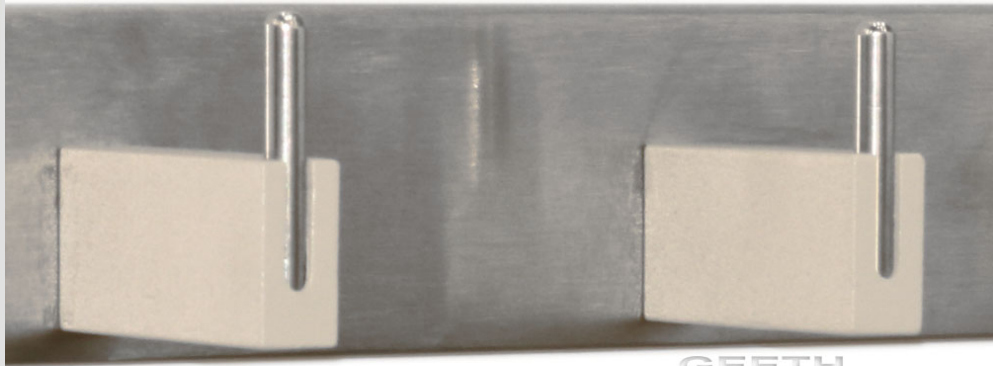

GEETH
influence