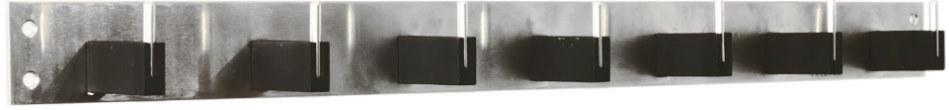

COAT HOOK 7 PIN - GRAY

GEETH
influence

GEETH
influence

GEETH
influence

GEETH
influence

Coat Hooks

COAT HOOK 7 PIN - BLACK SS

GEETH
influence