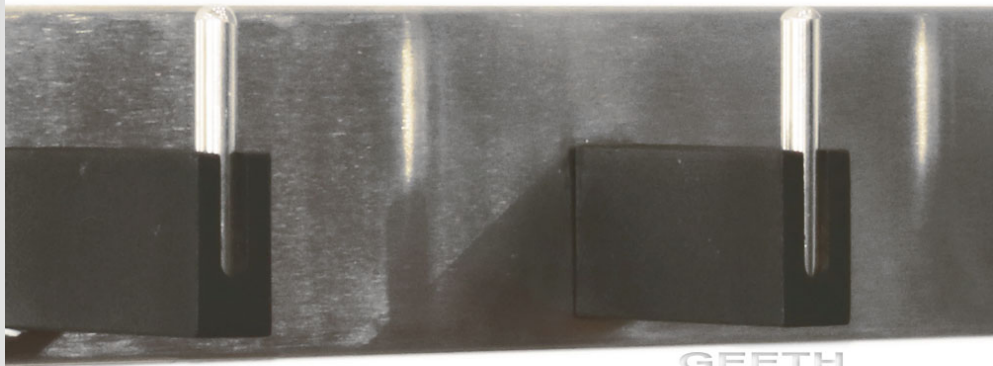

GEETH
influence

GEETH
influence

GEETH
influence

Coat Hooks

TOWEL BAR 600 MM - GRAY SS

GEETH
influence

GEETH
influence

GEETH
influence