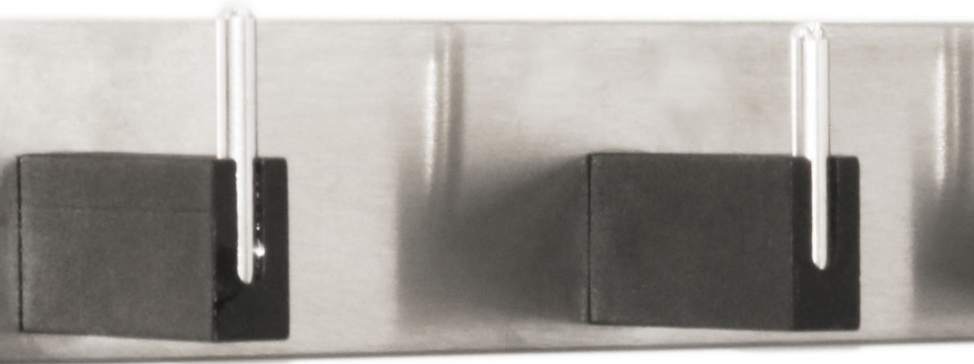

GEETH
influence

GEETH
influence

Coat Hooks

COAT HOOK 5 PIN - BLACK SS

GEETH
influence

GEETH
influence

GEETH
influence

GEETH
influence