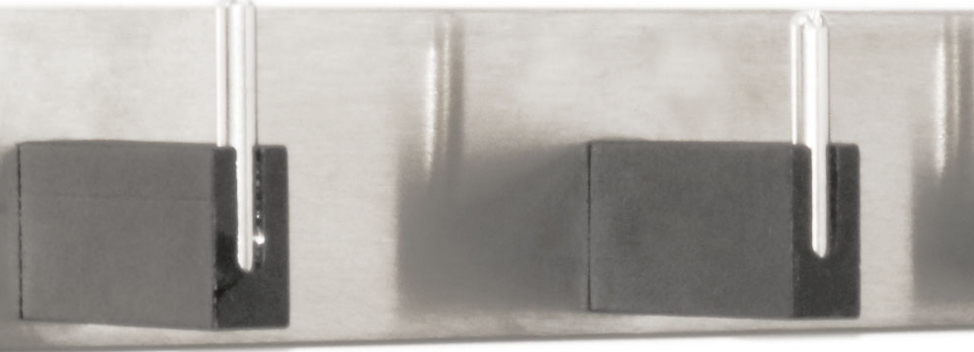

GEETH
influence