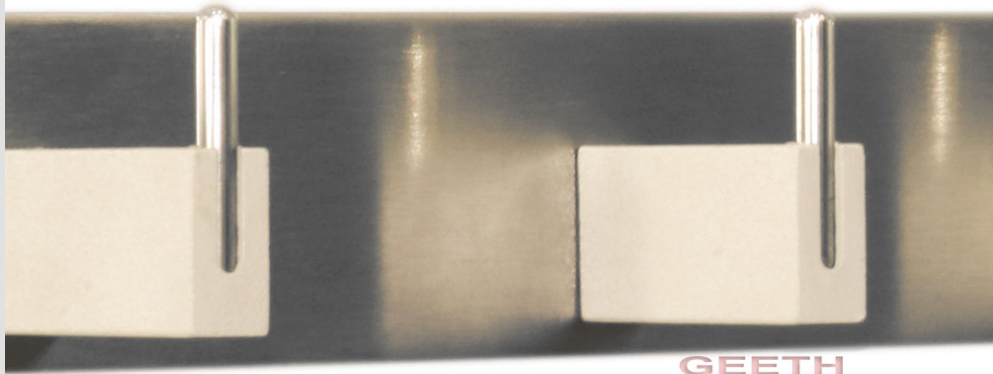

GEETH
influence

Coat Hooks

COAT HOOK 7 PIN - IVORY SS

GEETH
influence

GEETH
influence

GEETH
influence

GEETH
influence

Coat Hooks