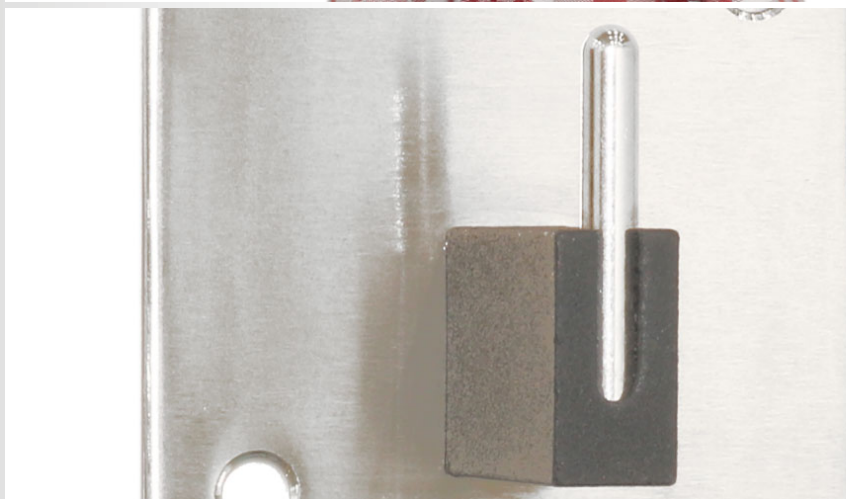

GEETH
influence

Coat Hooks

COAT HOOK 1 PIN - BLACK SS

GEETH
influence

Coat Hooks

COAT HOOK 1 PIN - GRAY SS

GEETH
influence

Coat Hooks