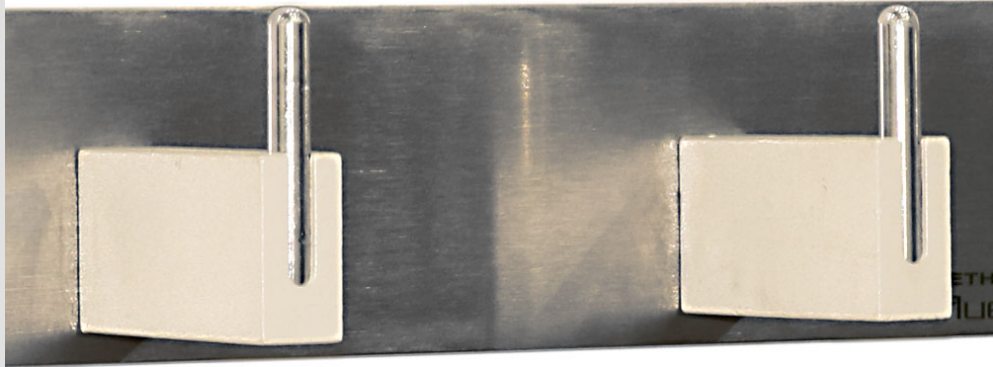

GEETH
influence

Coat Hooks

COAT HOOK 3 PIN - IVORY SS

GEETH
influence

GEETH
influence

GEETH
influence

GEETH
influence

Coat Hooks