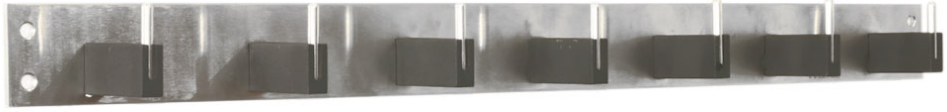

GEETH
influence

GEETH
influence

GEETH
influence

Coat Hooks

TOWEL BAR 600 MM - GRAY SS

GEETH
influence

GEETH
influence

GEETH
influence