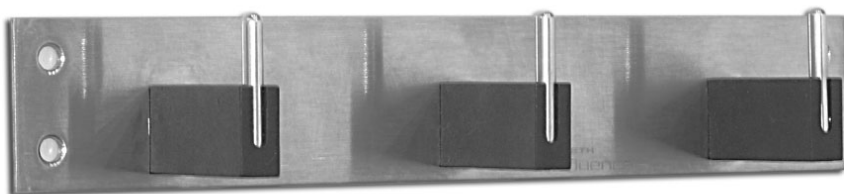

GEETH
influence

GEETH
influence

GEETH
influence

Coat Hooks

COAT HOOK 3 PIN - GRAY SS

GEETH
influence

GEETH
influence

GEETH
influence