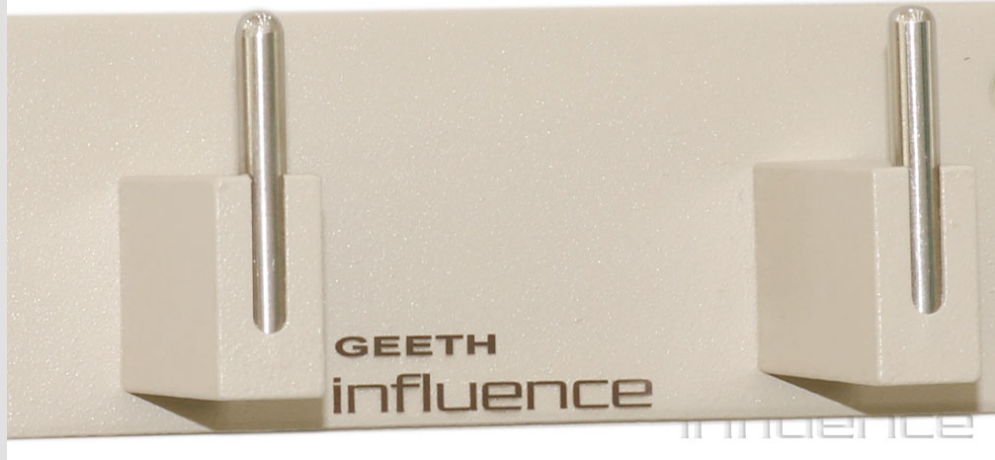

GEETH
influence