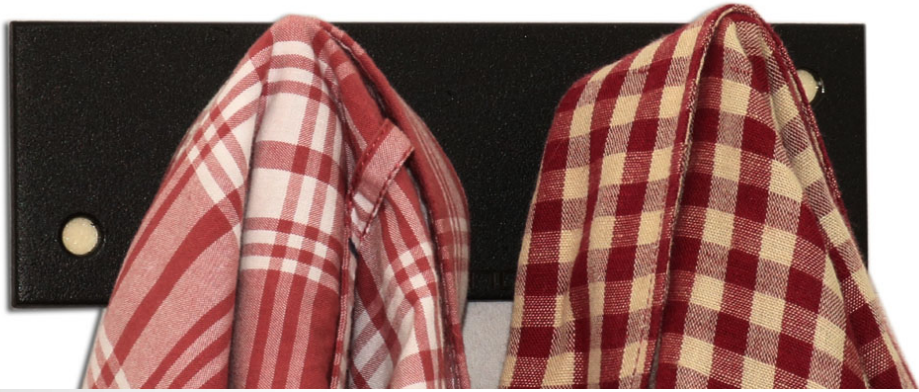

GEETH
influence