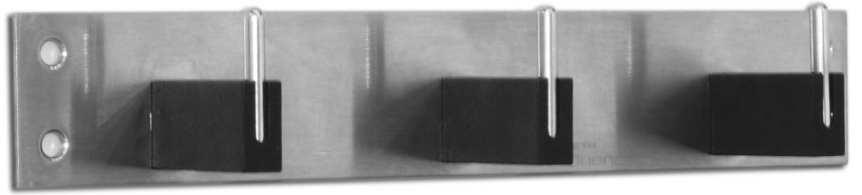

COAT HOOK 3 PIN - GRAY

GEETH
influence

GEETH
influence

GEETH
influence

GEETH
influence

Coat Hooks

COAT HOOK 3 PIN - BLACK SS

GEETH
influence