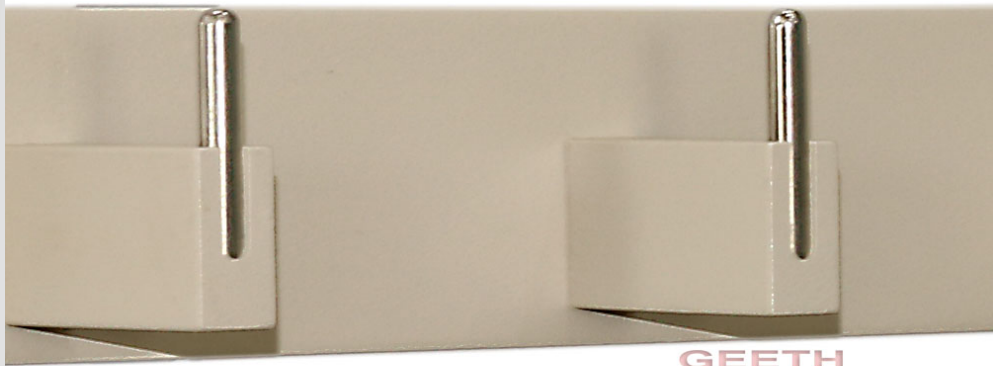

GEETH
influence