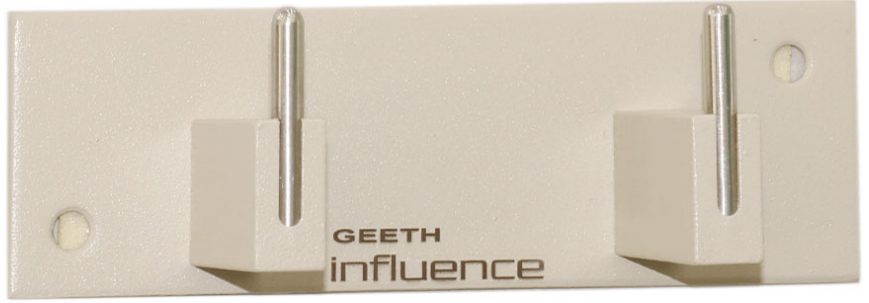

COAT HOOK 2 PIN - IVORY

GEETH
influence