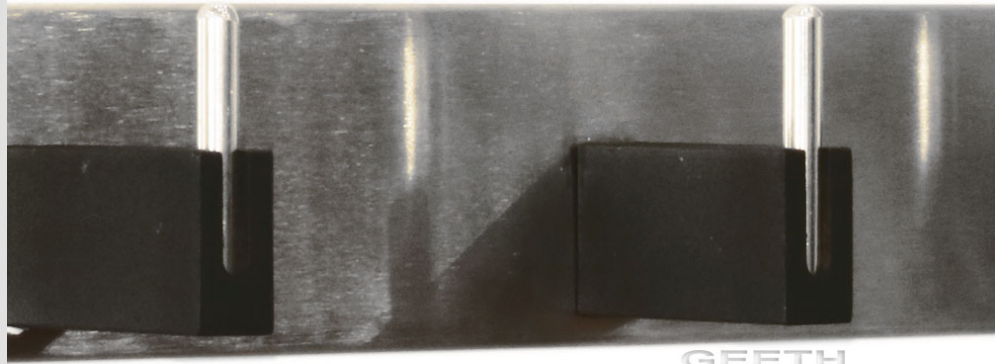

GEETH
influence