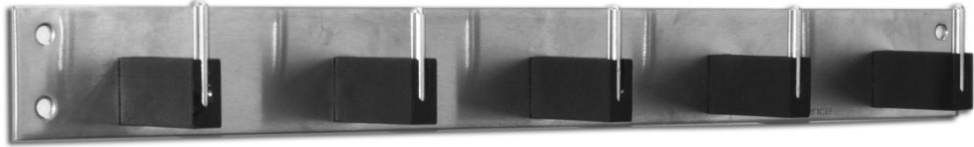

COAT HOOK 5 PIN - BLACK SS

GEETH
influence